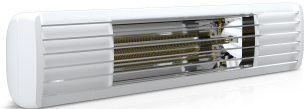

PRODUCT DATASHEET

Type: ET-EXO-PRO-2000-W
Art. Nr.: 45000

Short description

ETHERMA EXO PRO infrared heater, 2kW, white, IP65

Product Description

The new premium infrared heater ETHERMA EXO PRO has been specially developed for outdoor applications such as patios, balconies, restaurants or cabins. The highly efficient, short-wave infrared heat radiation penetrates the air particularly efficiently and quickly due to its wavelength, provides a noticeable feeling of warmth very quickly and thus guarantees high operating cost savings compared to gas radiators or gas mushroom heaters. Infrared radiant heaters are particularly flexible to use outdoors and are impressively maintenance-free. The ETHERMA EXO PRO is also optionally available with an integrated radio dimmer so that the radiant heater can be easily controlled by radio remote control and dimmed in three stages (33%/66%/100%). The device is made of high-quality, rust-free aluminum and is protected against water jets thanks to protection class IP 65, so that nothing stands in the way of year-round outdoor use. The innovative carbon heating tube reliably generates maximum heat output with minimal residual light and has an above-average service life of 10,000 hours. It is enclosed by the reflector so that the heat is emitted directly to the front. The optional remote control is essential for commissioning. Colors: white, black; suitable for wall and ceiling mounting, protection class: IP 65, voltage: 230 V, plug cable 180 cm, system design: CE compliant