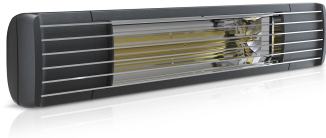

PRODUCT DATASHEET

Type: ET-EXO-PRO-2000-B
Art. Nr.: 45001

Short description

ETHERMA EXO PRO infrared heater, 2kW, black, IP65

Product Description

The new premium infrared heater ETHERMA EXO PRO has been specially developed for outdoor applications such as patios, balconies, restaurants or cabins. The highly efficient, short-wave infrared heat radiation penetrates the air particularly efficiently and quickly due to its wavelength, provides a noticeable feeling of warmth very quickly and thus guarantees high operating cost savings compared to gas radiators or gas mushroom heaters. Infrared radiant heaters are particularly flexible to use outdoors and are impressively maintenance-free. The ETHERMA EXO PRO is also optionally available with an integrated radio dimmer so that the radiant heater can be easily controlled by radio remote control and dimmed in three stages (33%/66%/100%). The device is made of high-quality, rust-free aluminum and is protected against water jets thanks to protection class IP 65, so that nothing stands in the way of year-round outdoor use. The innovative carbon heating tube reliably generates maximum heat output with minimal residual light and has an above-average service life of 10,000 hours. It is enclosed by the reflector so that the heat is emitted directly to the front. The optional remote control is essential for commissioning. Colors: white, black; suitable for wall and ceiling mounting, protection class: IP 65, voltage: 230 V, plug cable 180 cm, system design: CE compliant