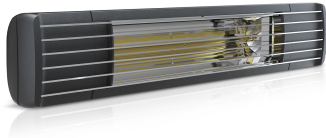

## PRODUCT DATASHEET

**Type:** ET-EXO-PRO-2500-B  
**Art. Nr.:** 45003

### Short description

ETHERMA EXO PRO infrared heater, 2.5kW, black, IP65

### Product Description

The new premium infrared heater ETHERMA EXO PRO has been specially developed for outdoor applications such as patios, balconies, restaurants or cabins. The highly efficient, short-wave infrared heat radiation penetrates the air particularly efficiently and quickly due to its wavelength, provides a noticeable feeling of warmth very quickly and thus guarantees high operating cost savings compared to gas radiators or gas mushroom heaters. Infrared radiant heaters are particularly flexible to use outdoors and are impressively maintenance-free. The ETHERMA EXO PRO is also optionally available with an integrated radio dimmer so that the radiant heater can be easily controlled by radio remote control and dimmed in three stages (33%/66%/100%). The device is made of high-quality, rust-free aluminum and is protected against water jets thanks to protection class IP 65, so that nothing stands in the way of year-round outdoor use. The innovative carbon heating tube reliably generates maximum heat output with minimal residual light and has an above-average service life of 10,000 hours. It is enclosed by the reflector so that the heat is emitted directly to the front. The optional remote control is essential for commissioning. Colors: white, black; suitable for wall and ceiling mounting, protection class: IP 65, voltage: 230 V, plug cable 180 cm, system design: CE compliant