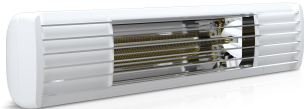

PRODUCT DATASHEET

Type: ET-EXO-PRO-2000RC-W
Art. Nr.: 45006

Short description

ETHERMA EXO PRO infrared heater, radio, 2kW, white, IP65

Product Description

The new premium infrared heater ETHERMA EXO PRO has been specially developed for outdoor applications such as patios, balconies, restaurants or cabins. The highly efficient, short-wave infrared heat radiation penetrates the air particularly efficiently and quickly due to its wavelength, provides a noticeable feeling of warmth very quickly and thus guarantees high operating cost savings compared to gas radiators or gas mushroom heaters. Infrared radiant heaters are particularly flexible to use outdoors and are impressively maintenance-free. The ETHERMA EXO PRO is also optionally available with an integrated radio dimmer so that the radiant heater can be easily controlled by radio remote control and dimmed in three stages (33%/66%/100%). The device is made of high-quality, rust-free aluminum and is protected against water jets thanks to protection class IP 65, so that nothing stands in the way of year-round outdoor use. The innovative carbon heating tube reliably generates maximum heat output with minimal residual light and has an above-average service life of 10,000 hours. It is enclosed by the reflector so that the heat is emitted directly to the front. The optional remote control is essential for commissioning. Colors: white, black; suitable for wall and ceiling mounting, protection class: IP 65, voltage: 230 V, plug cable 180 cm, system design: CE compliant