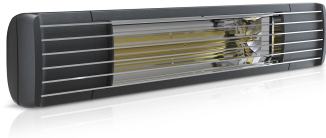

PRODUCT DATASHEET

Type: ET-EXO-PRO-2000RC-B
Art. Nr.: 45007

Short description

ETHERMA EXO PRO infrared heater, radio, 2kW, black, IP65

Product Description

The new premium infrared heater ETHERMA EXO PRO has been specially developed for outdoor applications such as patios, balconies, restaurants or cabins. The highly efficient, short-wave infrared heat radiation penetrates the air particularly efficiently and quickly due to its wavelength, provides a noticeable feeling of warmth very quickly and thus guarantees high operating cost savings compared to gas radiators or gas mushroom heaters. Infrared radiant heaters are particularly flexible to use outdoors and are impressively maintenance-free. The ETHERMA EXO PRO is also optionally available with an integrated radio dimmer so that the radiant heater can be easily controlled by radio remote control and dimmed in three stages (33%/66%/100%). The device is made of high-quality, rust-free aluminum and is protected against water jets thanks to protection class IP 65, so that nothing stands in the way of year-round outdoor use. The innovative carbon heating tube reliably generates maximum heat output with minimal residual light and has an above-average service life of 10,000 hours. It is enclosed by the reflector so that the heat is emitted directly to the front. The optional remote control is essential for commissioning. Colors: white, black; suitable for wall and ceiling mounting, protection class: IP 65, voltage: 230 V, plug cable 180 cm, system design: CE compliant