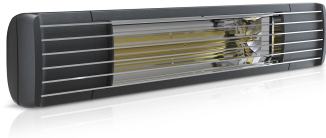

PRODUCT DATASHEET

Type: ET-EXO-PRO-2500RC-B
Art. Nr.: 45009

Short description

ETHERMA EXO PRO infrared heater, radio, 2.5kW, black, IP65

Product Description

The new premium infrared heater ETHERMA EXO PRO has been specially developed for outdoor applications such as patios, balconies, restaurants or cabins. The highly efficient, short-wave infrared heat radiation penetrates the air particularly efficiently and quickly due to its wavelength, provides a noticeable feeling of warmth very quickly and thus guarantees high operating cost savings compared to gas radiators or gas mushroom heaters. Infrared radiant heaters are particularly flexible to use outdoors and are impressively maintenance-free. The ETHERMA EXO PRO is also optionally available with an integrated radio dimmer so that the radiant heater can be easily controlled by radio remote control and dimmed in three stages (33%/66%/100%). The device is made of high-quality, rust-free aluminum and is protected against water jets thanks to protection class IP 65, so that nothing stands in the way of year-round outdoor use. The innovative carbon heating tube reliably generates maximum heat output with minimal residual light and has an above-average service life of 10,000 hours. It is enclosed by the reflector so that the heat is emitted directly to the front. The optional remote control is essential for commissioning. Colors: white, black; suitable for wall and ceiling mounting, protection class: IP 65, voltage: 230 V, plug cable 180 cm, system design: CE compliant