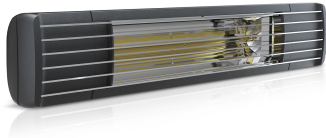

PRODUCT DATASHEET

Type: ET-EXO-DARK-2000-B
Art. Nr.: 45013

Short description

ETHERMA EXO DARK dark infrared heater, 2kW, black, IP65

Product Description

The new ETHERMA EXO DARK premium dark radiator is the ideal solution for wind-protected outdoor areas. It is also suitable as additional heating for conservatories or gazebos. The ultra-low-glare infrared tube impresses with its pleasant infrared heat and minimal residual light of just 1 lux per kilowatt and square meter. The RC version of the radiant heater can be easily dimmed in three stages (33/66/100% of maximum output) using the optional remote control. The device is made of high-quality, rust-free aluminum, impresses with its unmistakable industrial design and is protected against water jets thanks to protection class IP 65. The infrared heater comes with a 5-year guarantee. The optional remote control is essential for commissioning. Colors: white, black; suitable for wall and ceiling mounting, dimensions: 930x155x111 (250 incl. bracket) mm, protection class: IP 65, voltage: 230 V, plug cable 180 cm, system design: CE compliant

ETIM characteristics

Model	Ceiling-/wall emitter	Voltage	230 230 Volt
Mounting method	Surface mounting	Number of heating levels	3
Power step OFF	✘	Min. heating power	660 Watt
Mounting over cradle	✘	Max. heating power	2000 Watt
Degree of protection (IP)	IP65	Min. mounting height	1.8 Metre
Colour	Black	Max. mounting height	2.5 Metre
Compatible with Apple HomeKit	✘	Height	155 Millimetre
Compatible with Google Assistant	✘	Width	930 Millimetre
Compatible with Amazon Alexa	✘	Depth	250 Millimetre
IFTTT support available	✘	RAL-number	9011